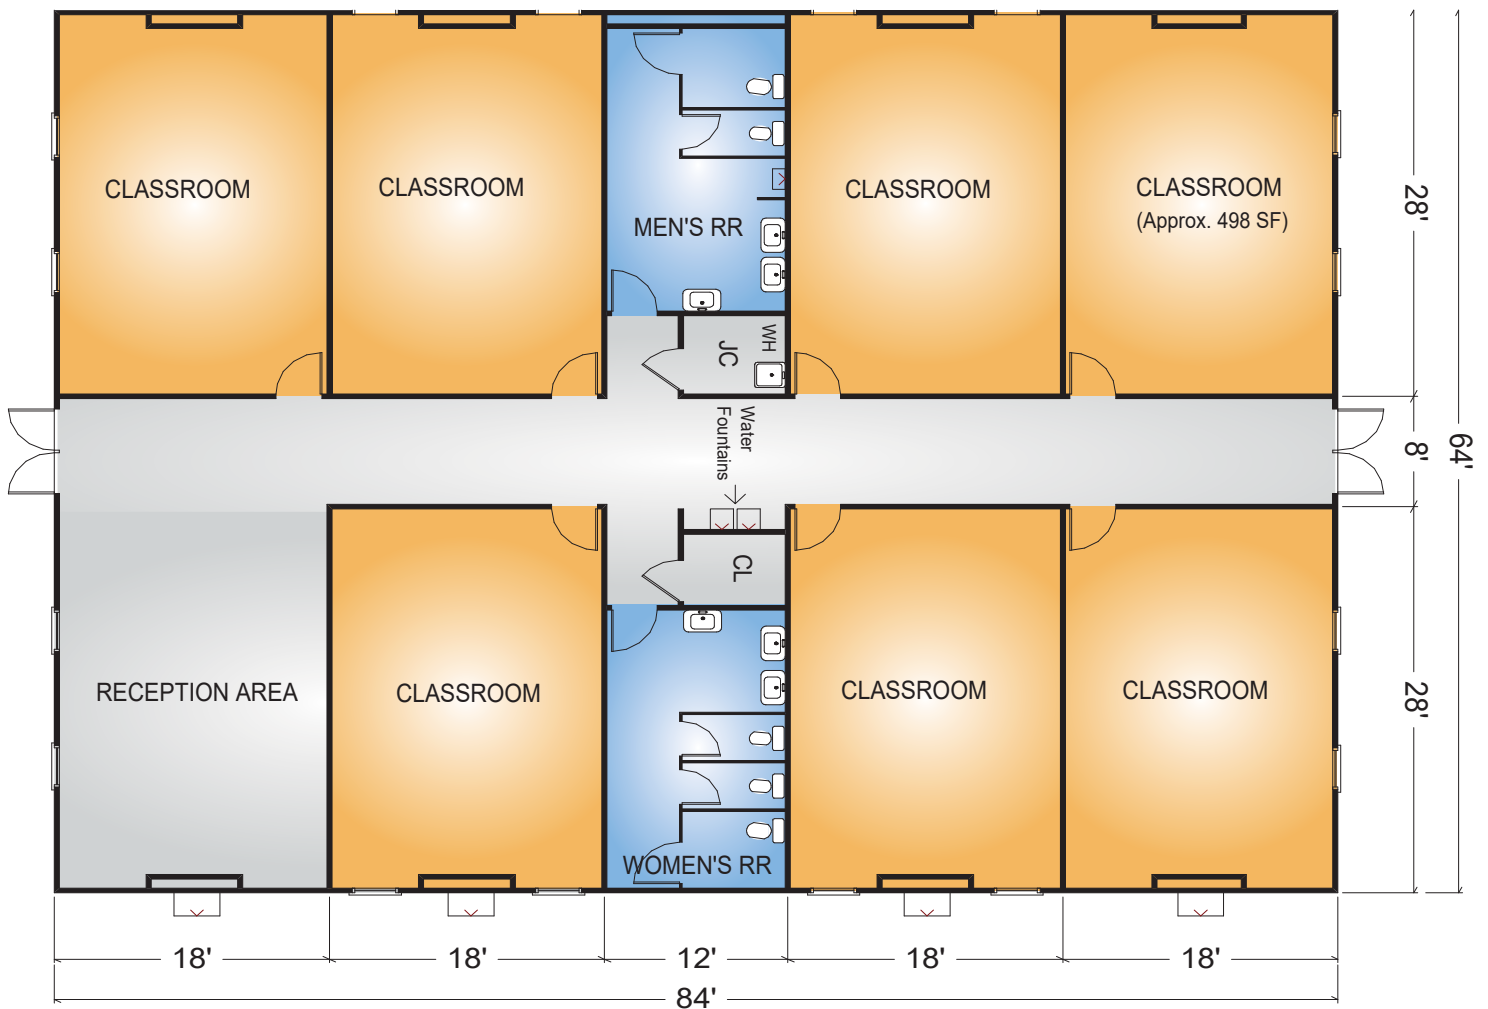

The exterior of the campus was constructed with 8" Hardipanel horizontal lap siding with Hardipanel stucco skirting for an modern and aesthetically pleasing look.

# Permanent Classroom w/ RR

Denver Baptist | Denver, N.C.

Location: North Carolina

Size: 5376 ft<sup>2</sup>

Innovative **Modular**  
*solutions*