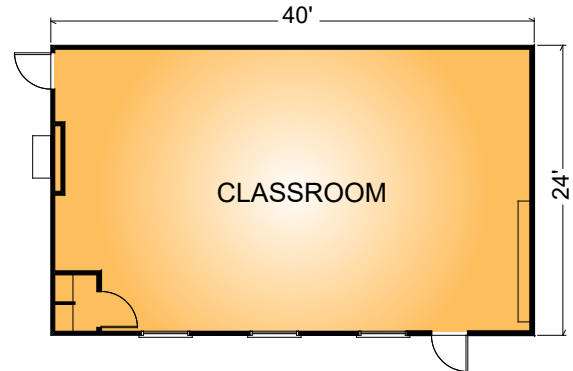

## 1 & 2 Classroom Buildings

Size: 960 ft<sup>2</sup>-1,960 ft<sup>2</sup>

The standard Budget Series building includes one or two classrooms with or without restrooms.