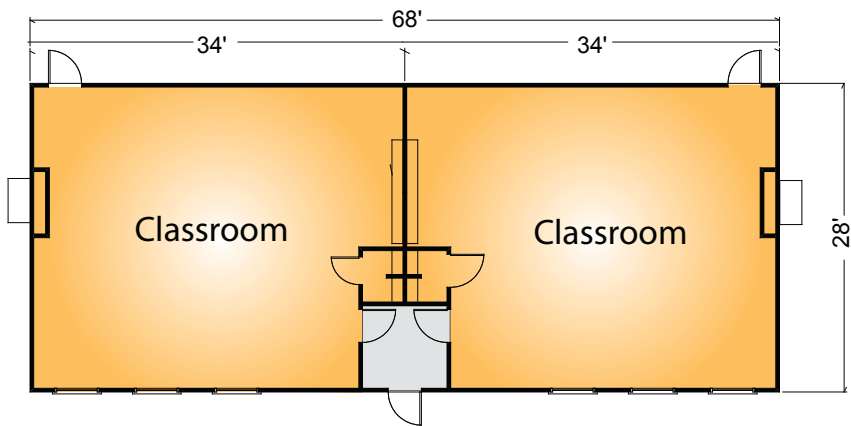

Budget Series

1 & 2 Classroom Buildings

Size: 960 ft²-1,960 ft²

The standard Budget Series building includes one or two classrooms with or without restrooms.

Innovative**Modular**
solutions