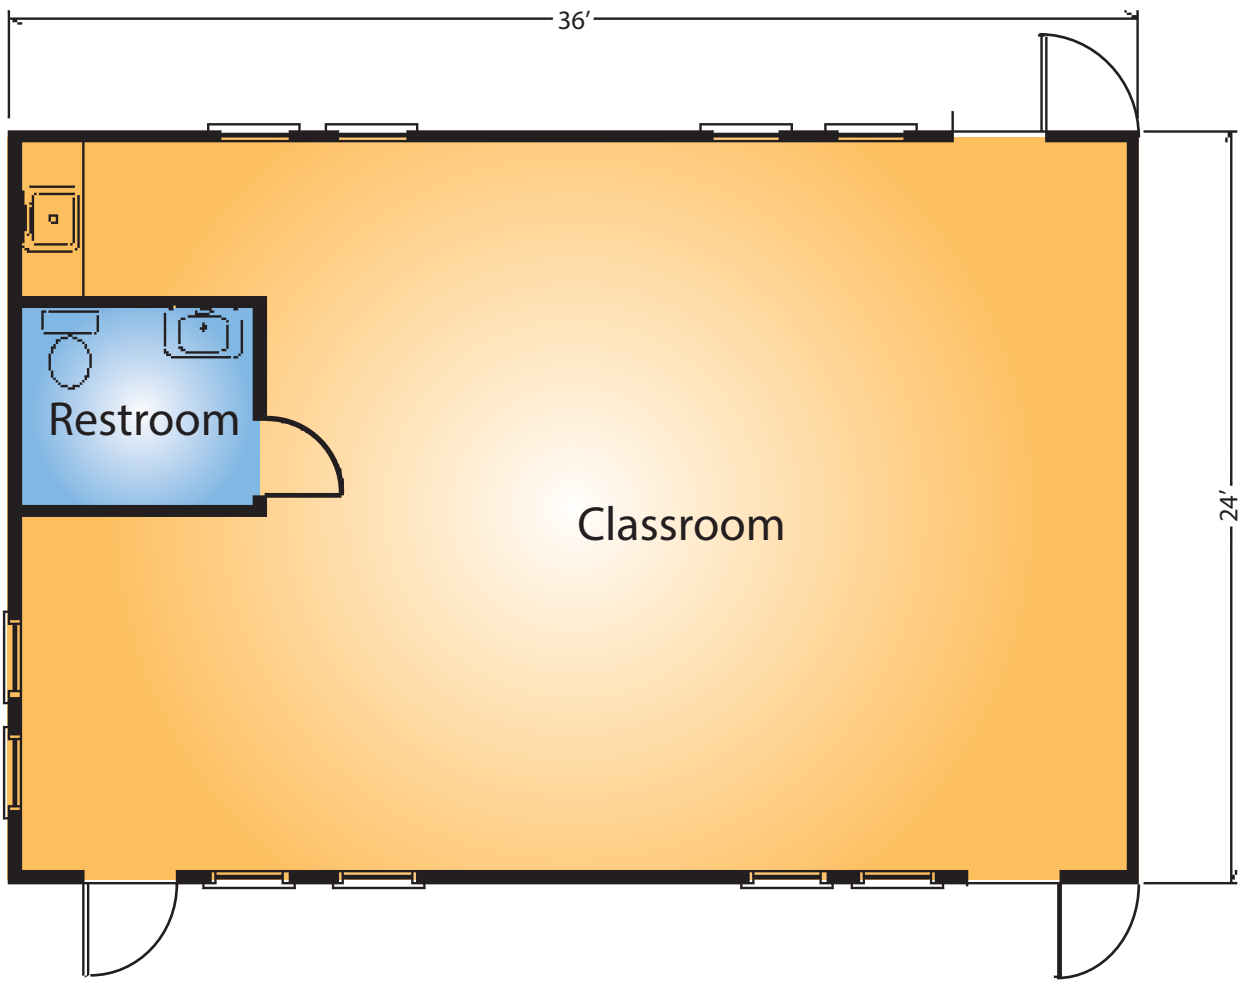

AVAILABLE
EQUIPMENT

24'x36' Classroom with Restroom

Available for Immediate Delivery

Size: 864 ft²

Innovative**Modular**
solutions