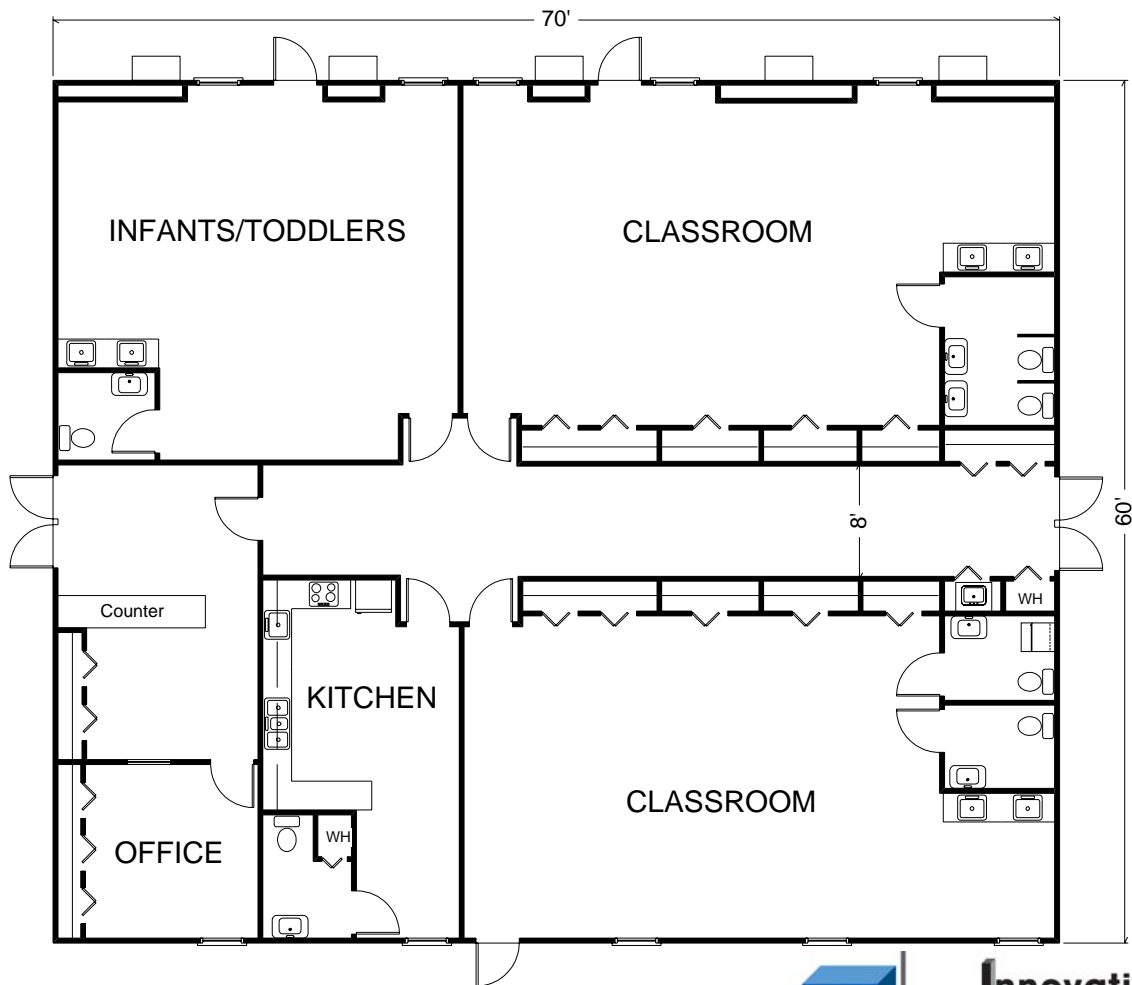

IMS Modular Daycare Buildings

Our goal is to provide customer-focused, professional service that will exceed your expectations.