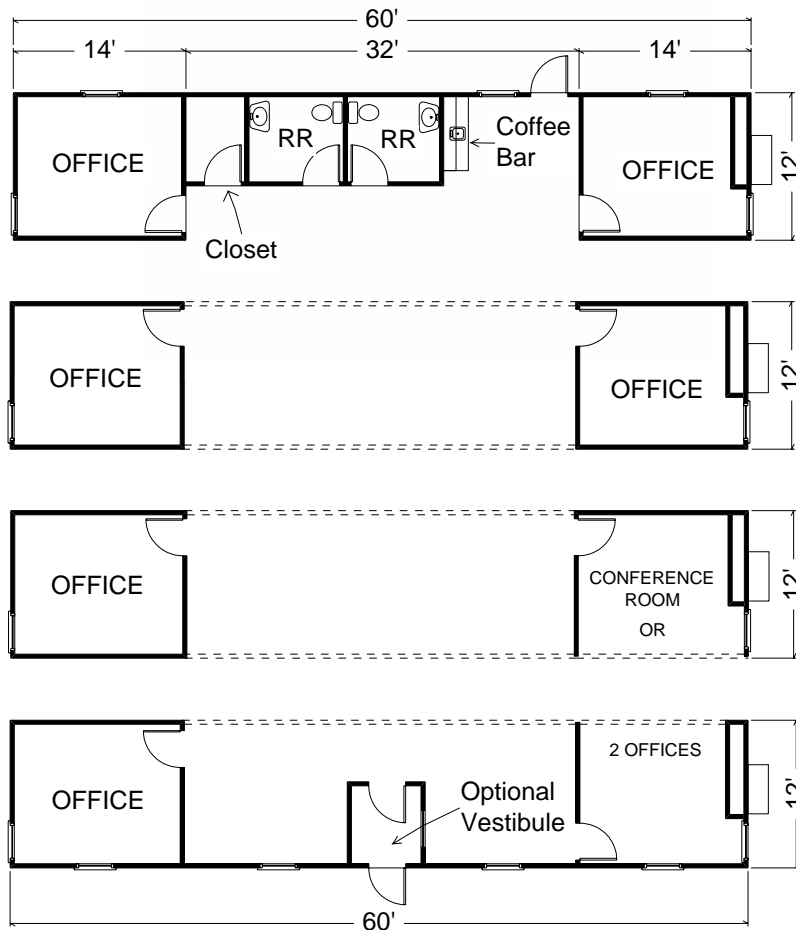

## Multi-office Section View

The **Executive Series** product includes a series of three pre-designed floor plans that can be combined to meet your specialized needs. **Executive Series** buildings are available in sizes ranging from 2,160 to 7,200 square feet. Each building includes a front and a rear section, and as many center sections as required. The **Executive Series** floor plans include provisions for private offices, conference rooms, one or two-fixture restrooms and large open areas, designed for the installation of modular furniture. The **Executive Series** offers additional flexibility by allowing for the addition of center sections as future needs change.