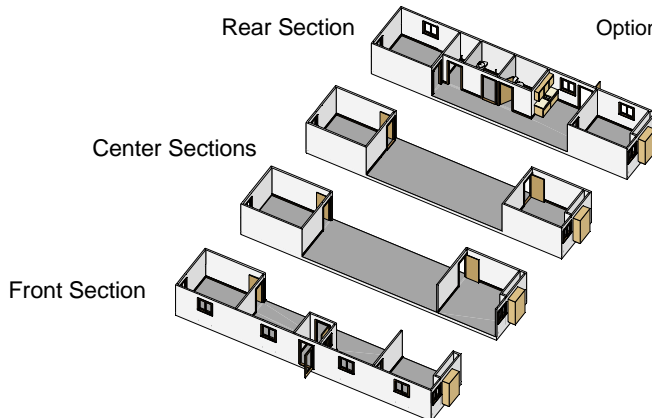

## Multi-office Section View

The **Executive Series** product includes a series of three pre-designed floor plans that can be combined to meet your specialized needs. **Executive Series** buildings are available in sizes ranging from 2,160 to 7,200 square feet. Each building includes a front and a rear section, and as many center sections as required. The **Executive Series** floor plans include provisions for private offices, conference rooms, one or two-fixture restrooms and large open areas, designed for the installation of modular furniture. The **Executive Series** offers additional flexibility by allowing for the addition of center sections as future needs change.