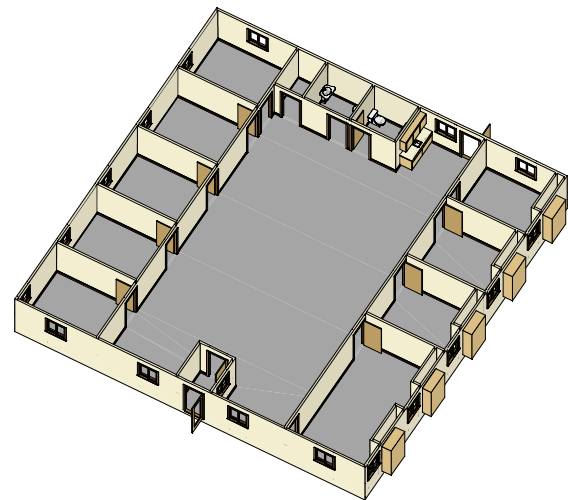

Multi-Office Modular Building

The information contained herein is proprietary to Innovative Modular Solutions and may not be used, reproduced, or disseminated without written consent.

Permanent or Temporary Building Solutions