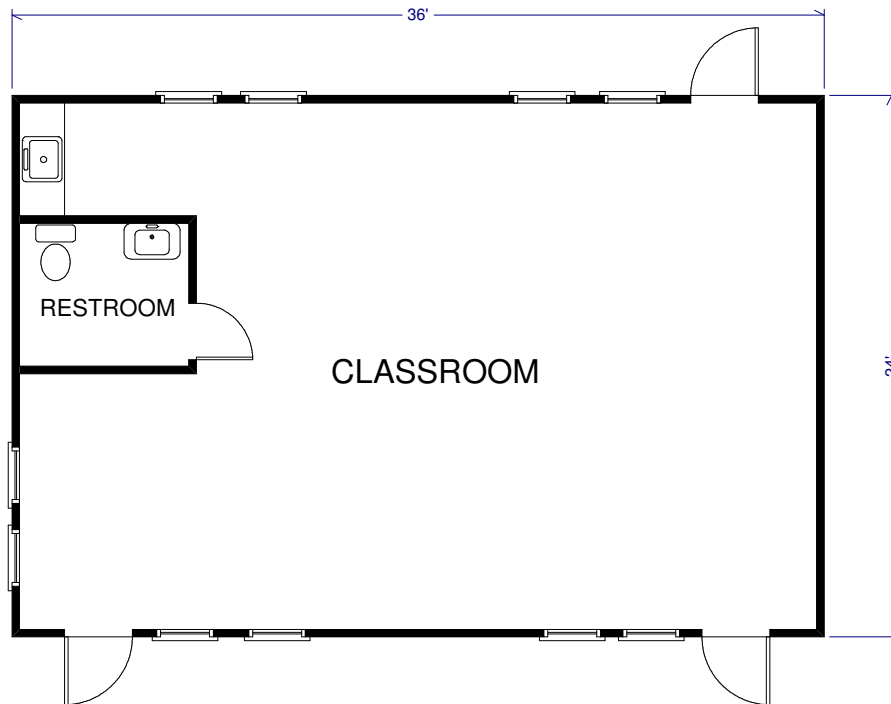

Available for Immediate Delivery

24'x36' 1-Classroom with Restroom (864 sq-ft)

InnovativeModular
solutions

Offices in IL, IN, MI, MN, OH, and TN
Phone: 1-800-357-4699
Website: www.innovativemodular.com
E-mail: info@innovativemodular.com